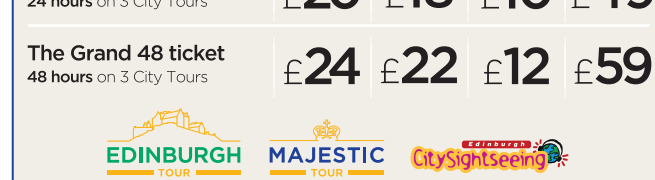

Multi-tour ticket prices **BEST VALUE!**

Make the most of your visit - see the whole city with Edinburgh Bus Tours.

	Adult	Senior (age 60+)	Child (age 5-15)	Family (2 adults & up to 3 children)
The Grand 24 ticket 24 hours on 3 City Tours	£20	£18	£10	£49

	Adult	Senior (age 60+)	Child (age 5-15)	Family (2 adults & up to 3 children)
The Grand 48 ticket 48 hours on 3 City Tours	£24	£22	£12	£59