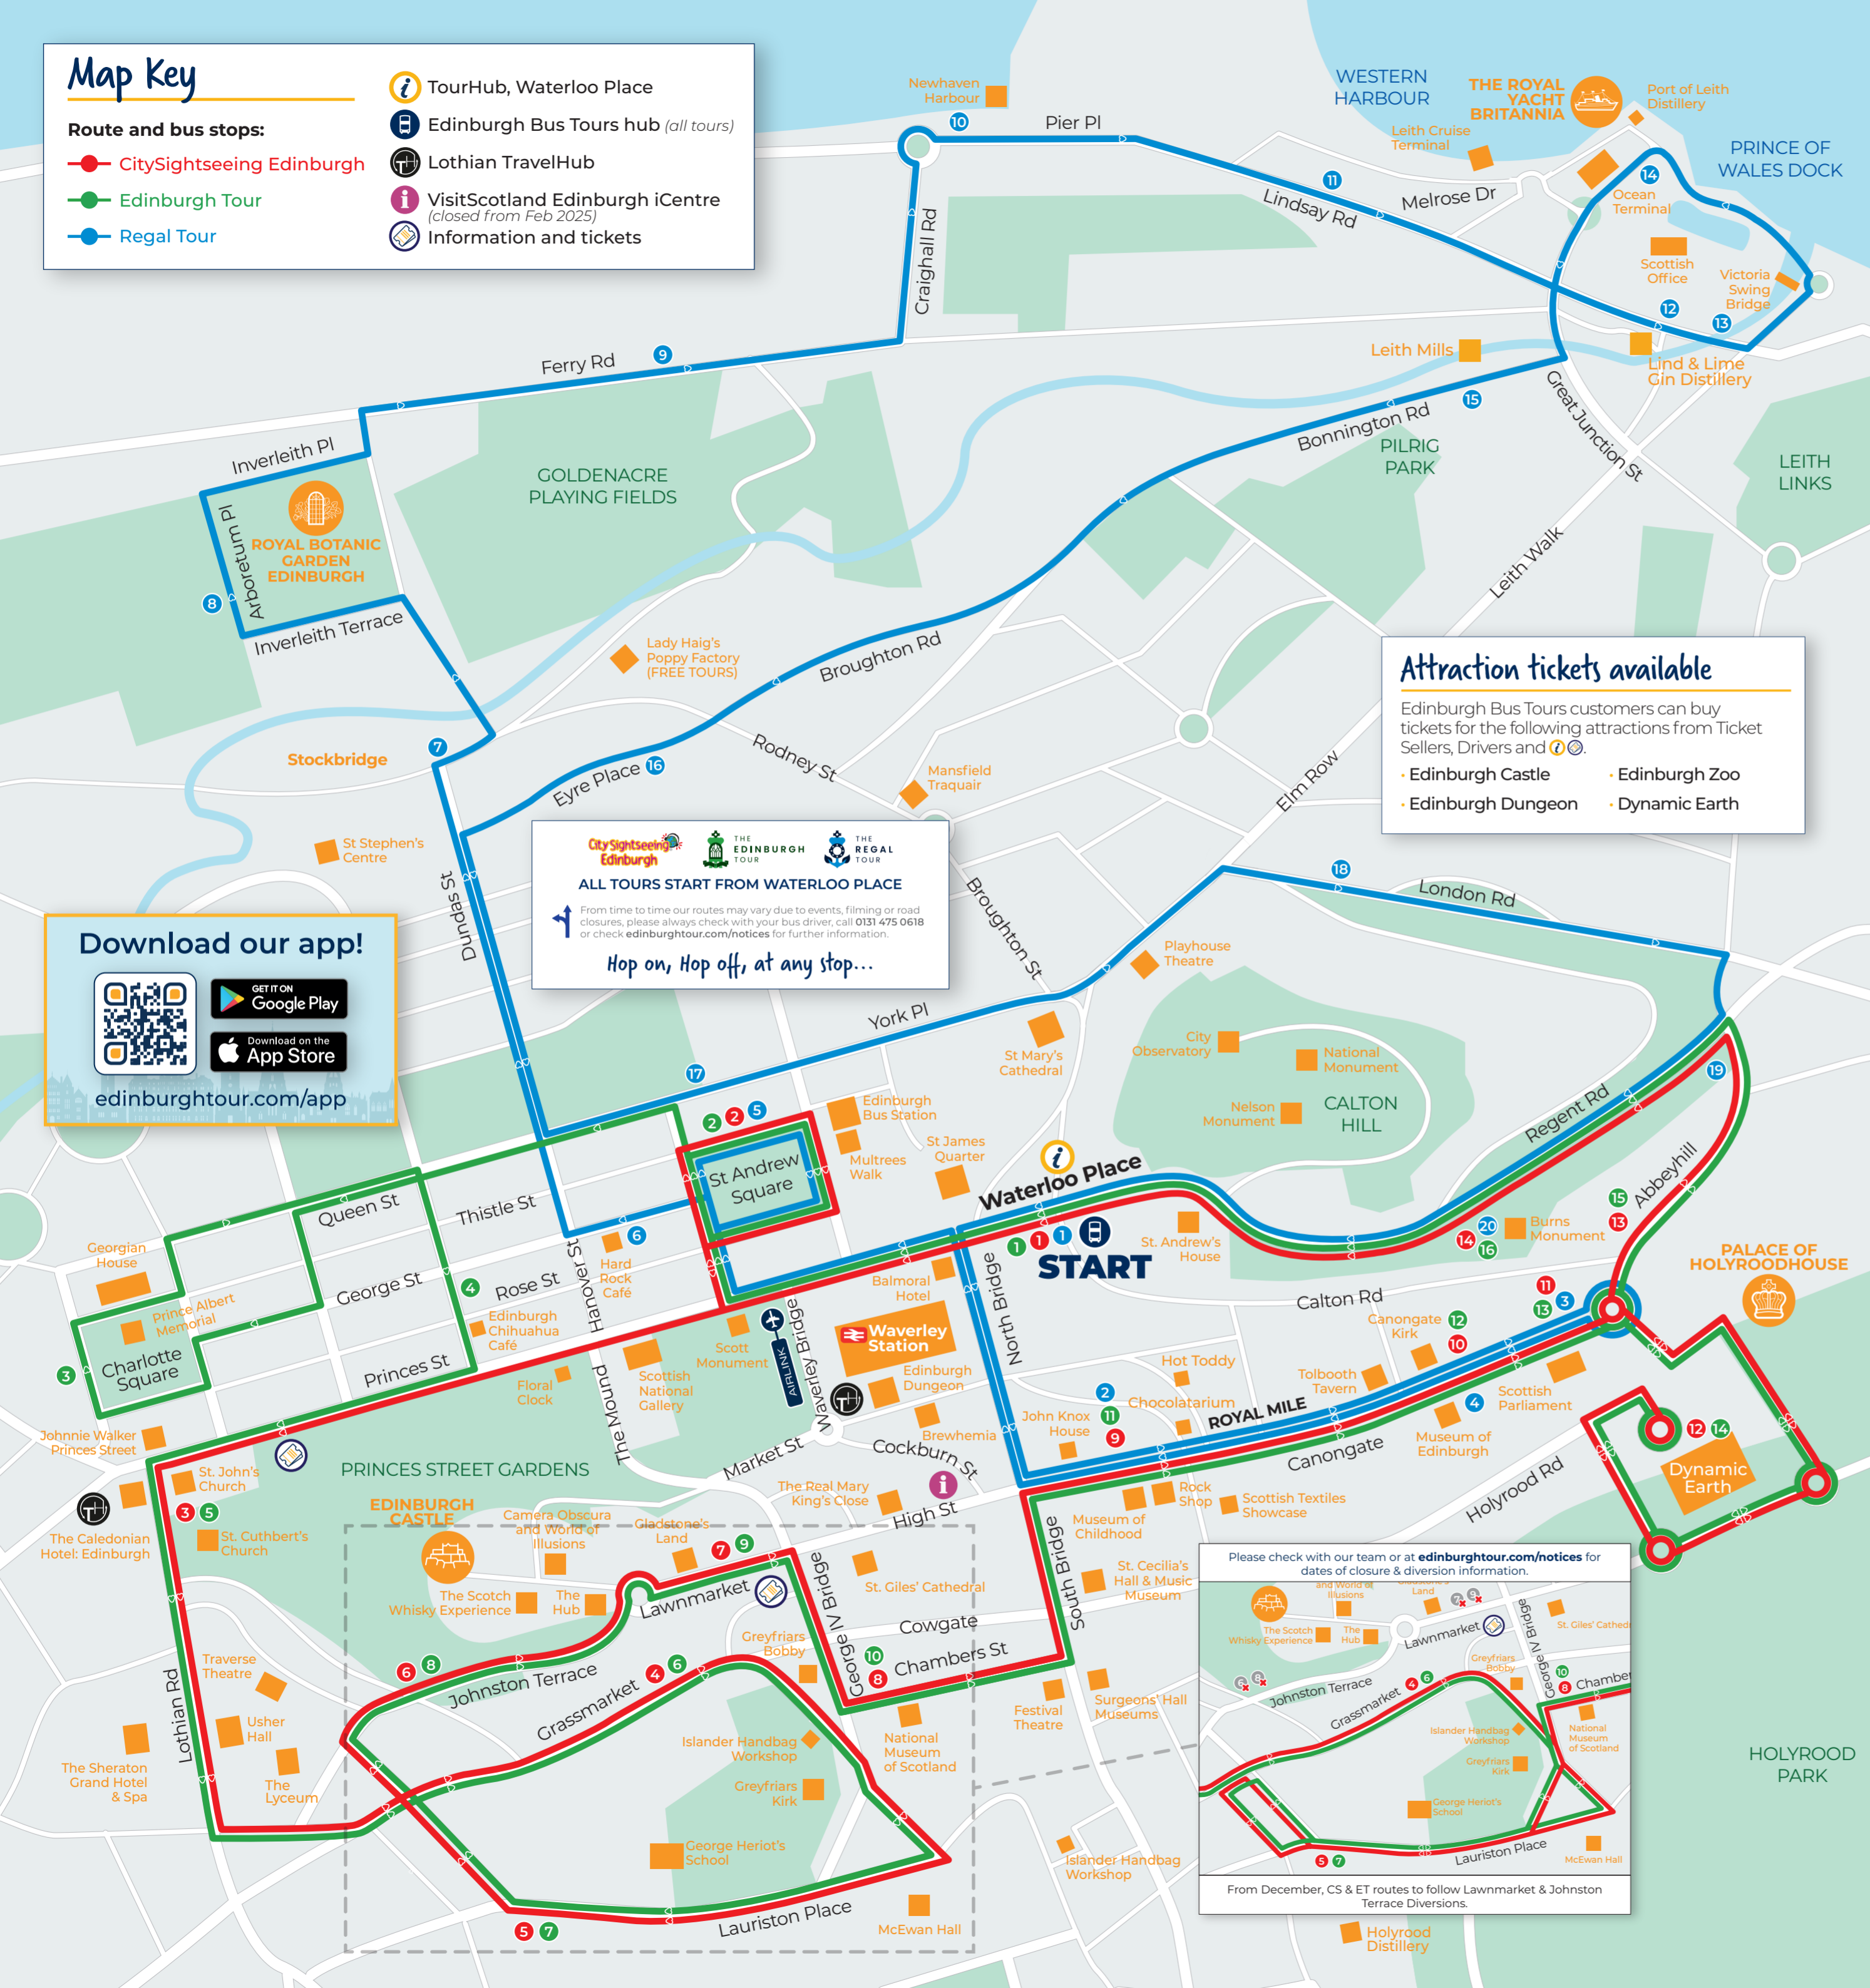

Multi-language audio

Timetable *Daily: 03/11/24 - 05/04/25

1 Waterloo Place	0910	0940	1540
3 Holyrood	0918	0948	1548
5 St Andrew Square	0929	0959	1559
8 Royal Botanic (West Gate)	0941	1011	1611
10 Newhaven	0950	1020	1620
13 The Shore	0955	1025	1625
14 Ocean Terminal (for Britannia)	1005	1035	1635
15 Bonnington Road	1011	1041	1641
18 Leopold Place	1025	1055	1655
1 Waterloo Place	1030	1100	1700

Please check with our team or at edinbourghtour.com/notices for dates of closure & diversion information.

From December, CS & ET routes to follow Lawnmarket & Johnston Terrace Diversions.