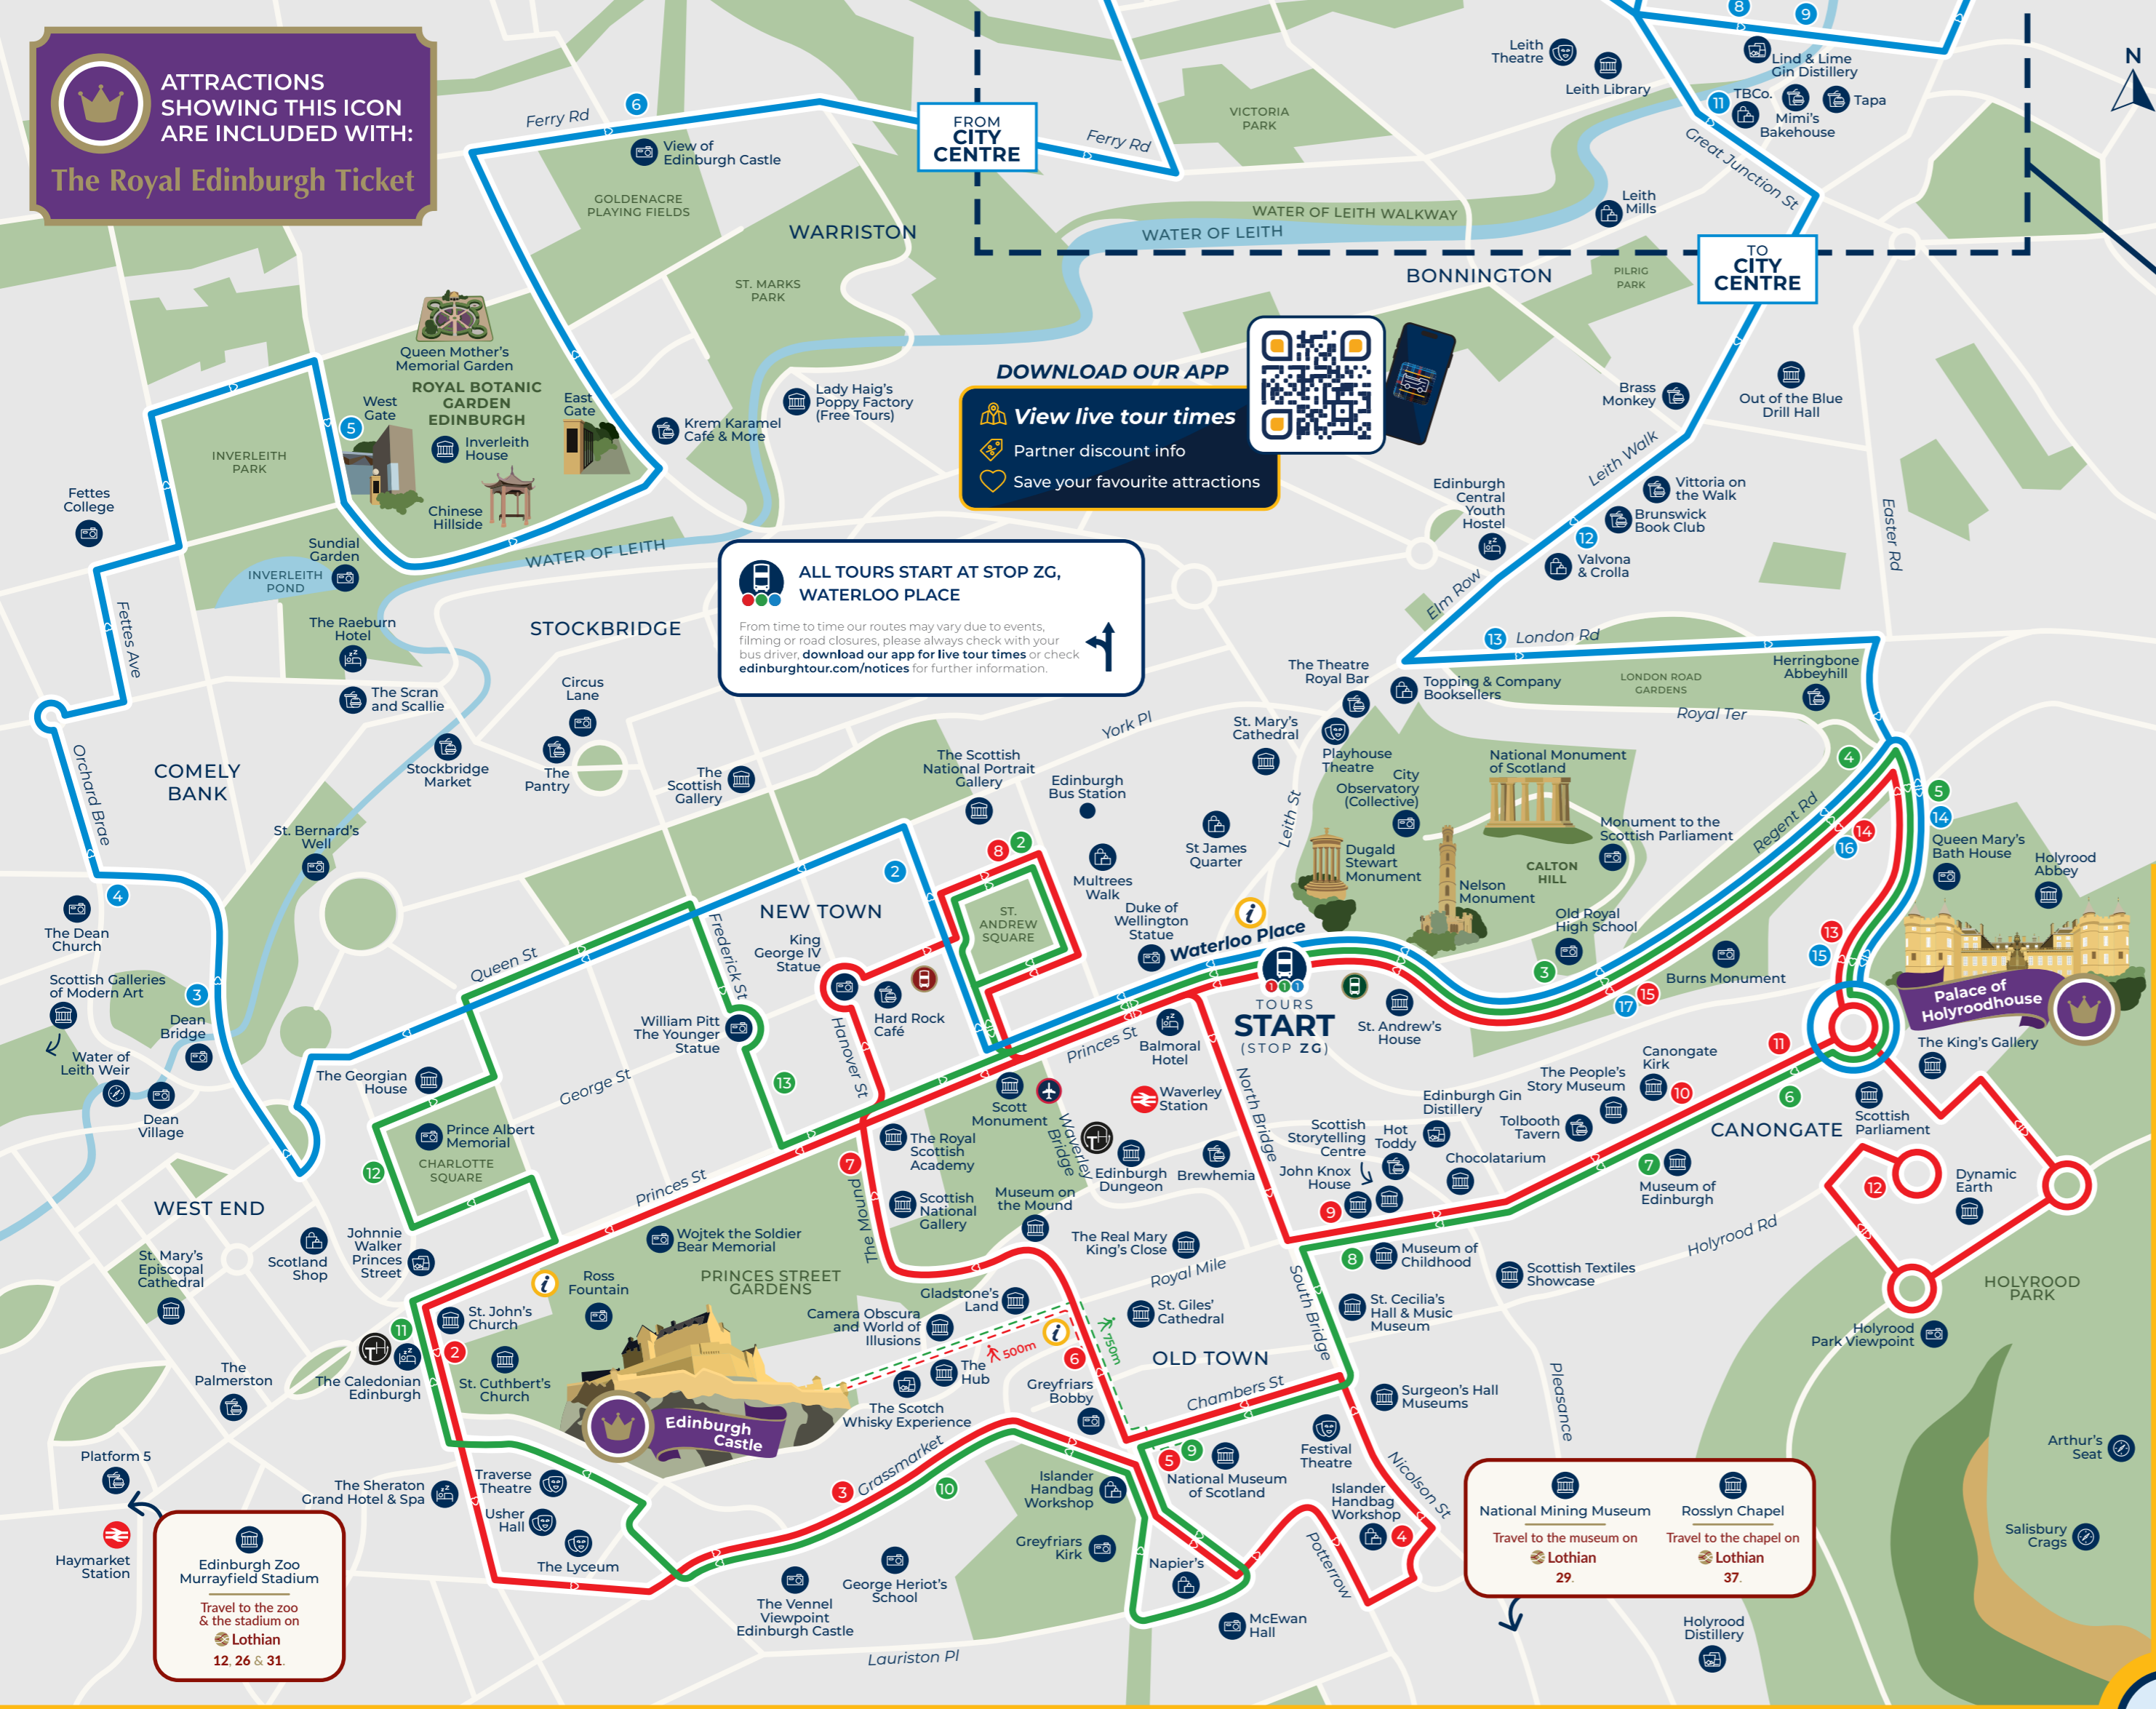

royaledinburghticket.co.uk

ATTRACTIONS SHOWING THIS ICON ARE INCLUDED WITH: The Royal Edinburgh Ticket

THE REGAL TOUR

Headphones provided **Multi-language audio**

Multi-lingual audio commentary guides you through Edinburgh's royal history. Hop-on, hop-off for Palace of Holyroodhouse, Royal Botanic Garden Edinburgh, Royal Yacht Britannia and the vibrant Leith Shore.

Timetable from 06 Apr 25 – 01 Nov 25

1 Waterloo Place	-----	-----	0840	1710	1725
2 St. Andrew Square	-----	-----	0848	1718	1733
5 Royal Botanics (West Gate)	-----	-----	0903	1733	1748
7 Newhaven	0850	0905	0918	1748	1803
10 Ocean Terminal (for The Royal Yacht Britannia)	0908	0923	0936	1806	1821
15 Leopold Place	0920	0935	0948	1818	1833
16 Holyrood	0925	0940	0953	1823	1838
1 Waterloo Place	0932	0947	1000	1830	1845

then every 10 mins until

Timetable from 29 Jun 25 – 06 Sep 25

1 Waterloo Place	-----	-----	-----	-----	0845	1800
2 Lothian Road	-----	-----	-----	-----	0854	1809
3 Grassmarket	-----	-----	-----	-----	0900	1815
6 George IV Bridge (for Edinburgh Castle)	-----	-----	-----	-----	0913	1828
8 St. Andrew Square	0849	0857	0905	0913	0921	1836
9 John Knox House	0903	0911	0919	0927	0935	1850
11 Holyrood	0907	0915	0923	0931	0939	1854
12 Dynamic Earth	0912	0920	0928	0936	0944	1859
1 Waterloo Place	0923	0931	0939	0947	0955	1910

then every 8 mins until

MAP ICON KEY

- Shopping Experiences
- Distilleries & Whisky Tours
- Arts & Culture
- Outdoor Activities
- Cruise Terminal & Arrivals
- Hotels
- Photo Opportunities
- Food & Drink
- Historical Attractions
- Walking Route to Castle (from nearest stop)